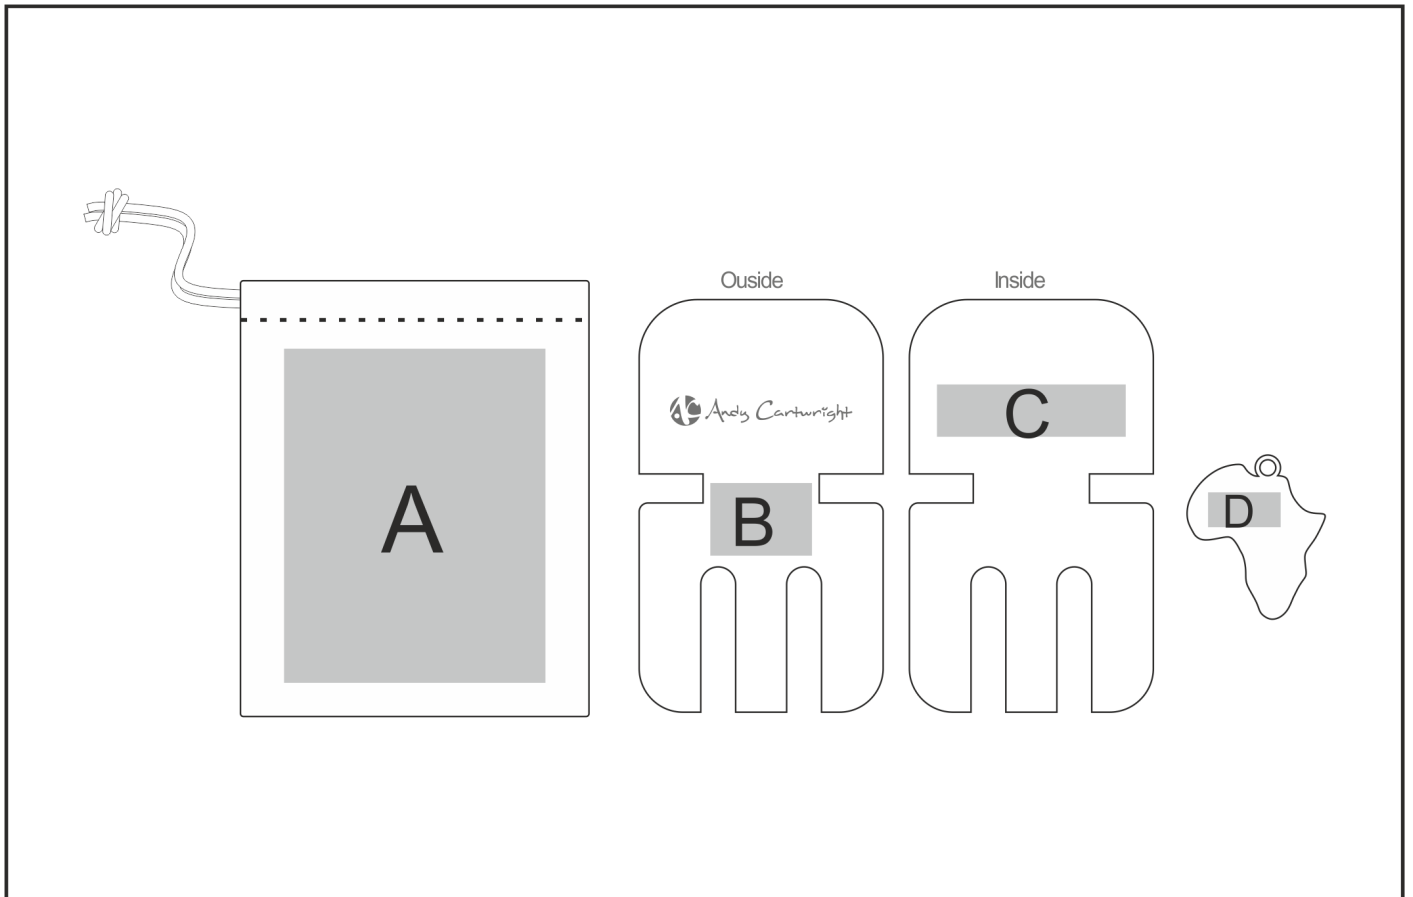

GF-AC-681-B

Andy Cartwright Afrique Salad Claws

Need to know:

- - Includes 1-Position Laser Engraving on BOTH FORKS (setup fee applies)
- **Texture will affect print.**
- **Laser engrave will be inconsistent due to wood grain.**
- **Laser colour: Tonal**

Branding Options:

Position C

1. Laser Engraving (LC)
N/A
Size: 65mm wide x 18mm high

Position A

1. Screen Print (SA)
1 Colour
Size: 90mm wide x 110mm high
2. Digital Direct Transfer (DDT-D)
Full Colour
Size: 74mm wide x 105mm high
3. Digital Direct Transfer (DDT-A)
Full Colour
Size: 90mm wide x 115mm high

Position B

1. Laser Engraving (LC)
N/A
Size: 35mm wide x 25mm high

Position D

1. Laser Engraving (LB)
N/A
Size: 25mm wide x 12mm high